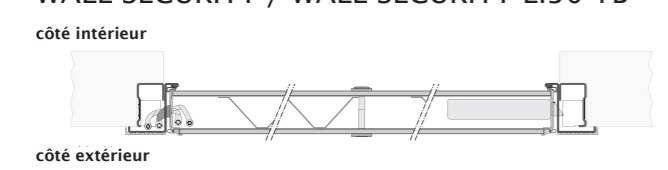

## GAMME SECURITY DESIGN

WALL SECURITY / WALL SECURITY EI30 1B

SLEEK / SLEEK EI301B