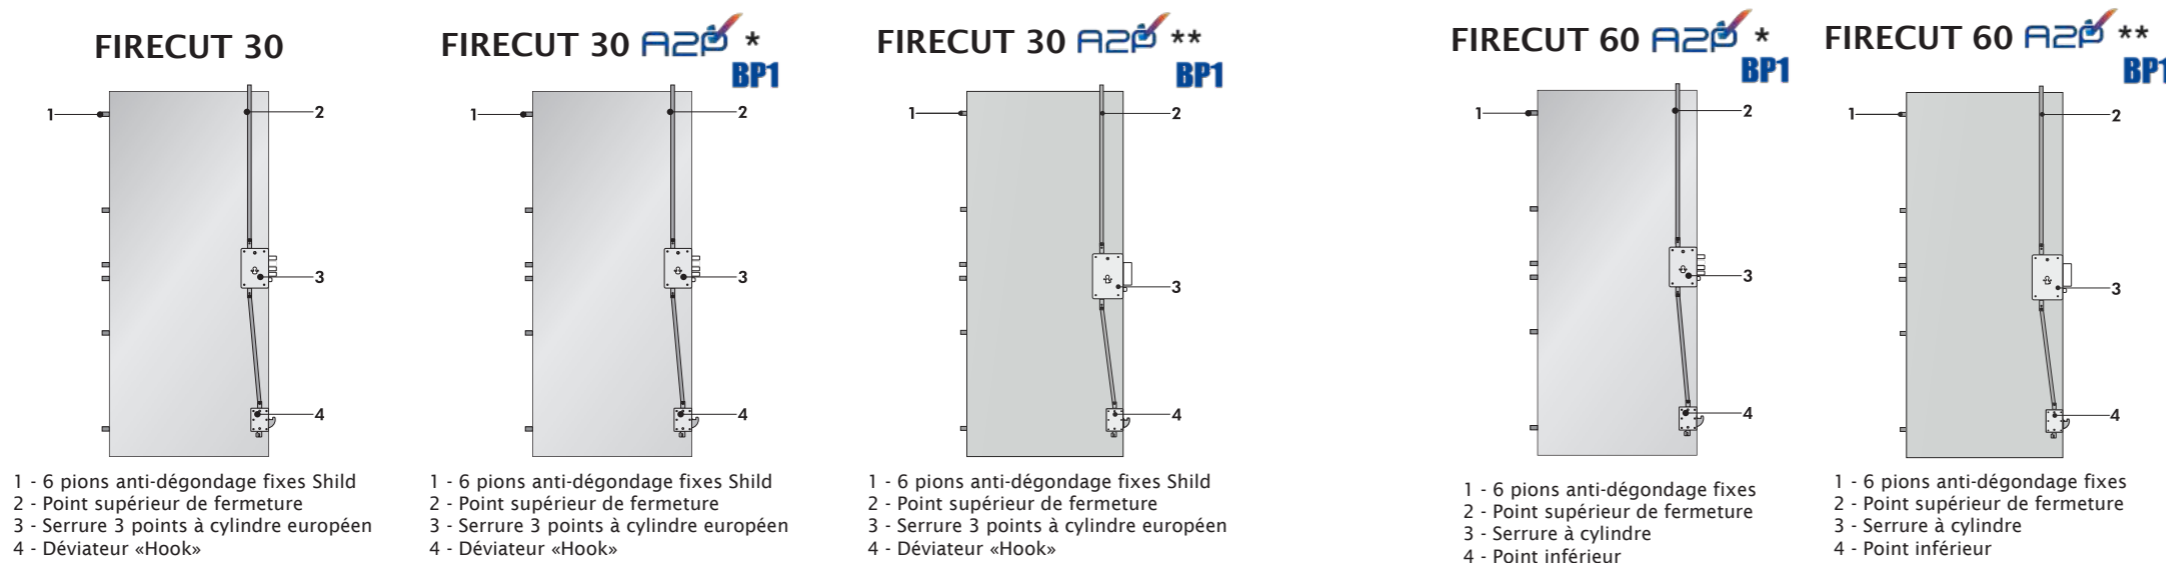

FIRECUT

La porte FIRECUT est une porte **anti-effraction** avec une résistance **CR3** suivant la norme européenne **EN 1627** et qui bénéficie également de performances coupe-feu 30 et 60 minutes, suivant les normes EN 1634-1 et EN 16034. Disponibles en version **1 vantail uniquement**, les portes Firecut peuvent être équipées de serrures de haute sécurité **A2P*** et **A2P****. En complément de ces performances coupe-feu et anti-effraction, ce modèle possède également des performances d'**affaiblissement acoustique** (39dB), de **transmission thermique** (1,3 W/m²K) et de **perméabilité à l'air** Classe 3.