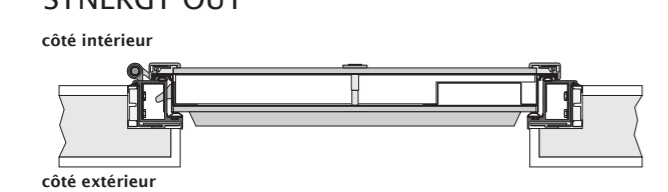

GAMME PORTES D'ENTRÉE RÉSIDENTIELLES

SYNERGY OUT