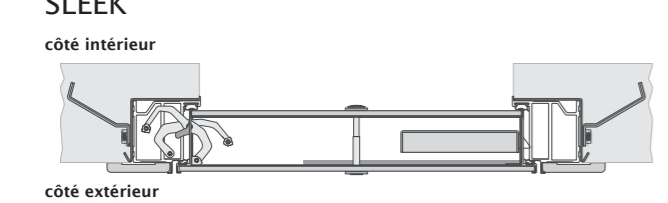

STRUCTURES DES PORTES

GAMME SECURITY

1 VANTAIL

2 VANTAUX

SENTRY

FIRECUT EI30/EI60

SYNERGY FIRECUT EI30/EI60

GAMME SECURITY DESIGN

WALL SECURITY / WALL SECURITY EI30 1B

SLEEK / SLEEK EI301B

GAMME PORTES D'ENTRÉE RÉSIDENTIELLES

SYNERGY OUT

SLEEK

SENTRY / FIRECUT / SYNERGY FIRECUT DIMENSIONS CADRE ET PRE-CADRE STANDARD PORTE A UN VANTAIL

COUPE HORIZONTALE

COUPE VERTICALE