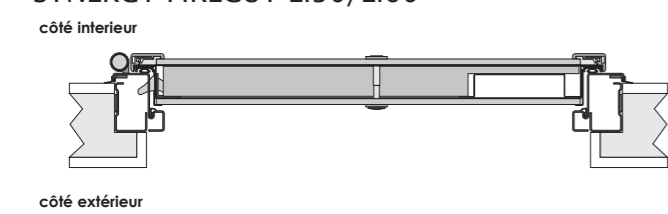

## GAMME SECURITY DESIGN

WALL SECURITY / WALL SECURITY EI30 1B

SLEEK / SLEEK EI301B