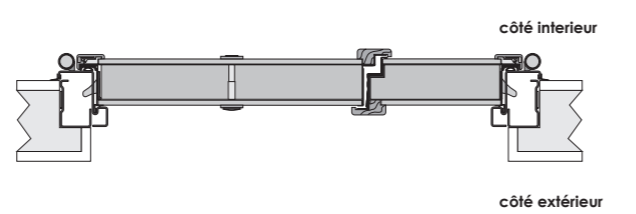

## GAMME SECURITY DESIGN

WALL SECURITY / WALL SECURITY EI30 1B

SLEEK / SLEEK EI301B