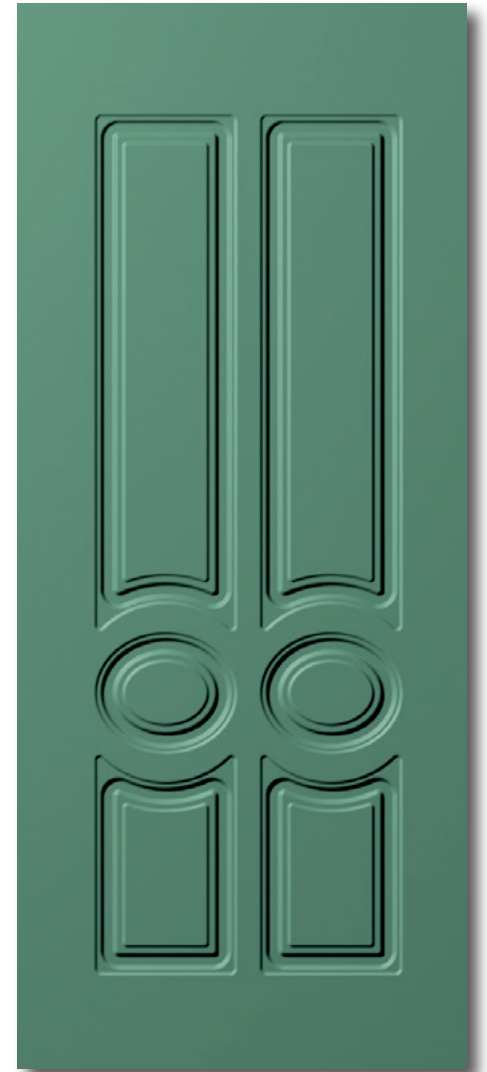

RAL a scelta
Choice of RAL