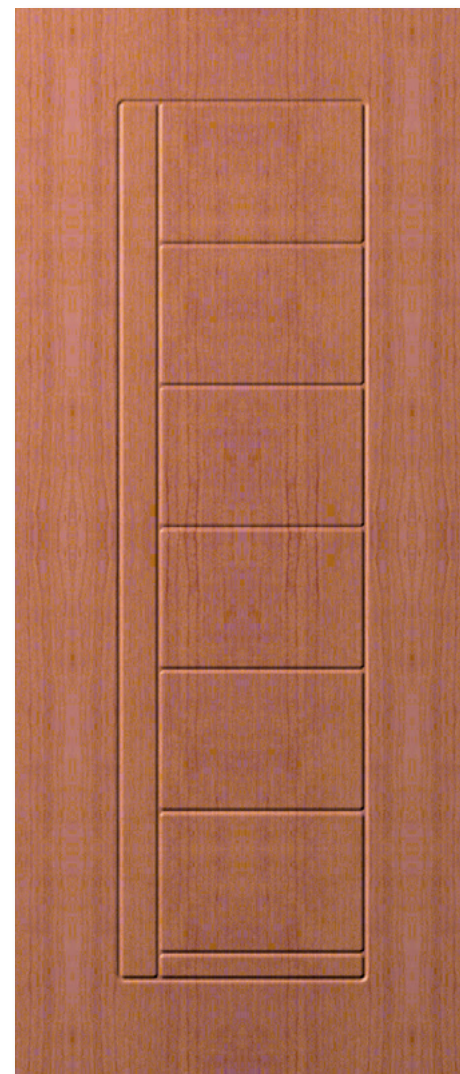

**Mod.
hu Hannover**

Ciliegio fiammato chiaro
Light streaked cherry wood